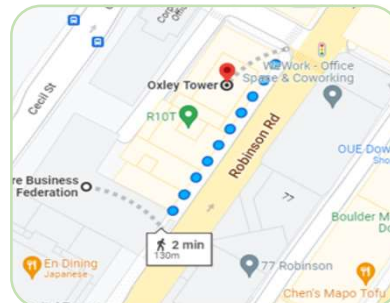

How to get there

CLIME CAPITAL OFFICE

138 Robinson Road, #11-03 Oxley Tower Singapore 068906

VIA MRT

Via MRT (Tanjong Pagar MRT) Via Robinson Road (3 min)

1. Exit the MRT station via F & G
2. Head southwest on Cecil St
3. Turn left toward Robinson Rd
4. Turn left onto Robinson Rd
Pass by MInSysT Consulting Pvt Ltd (on the left in 91 m)
Destination will be on the left
View [Google map](#)

VIA TAXI

1. Closest drop off point is Singapore Business Federation, taxi can stop at taxi stand on Cecil Street (E08) and then walk towards Robinson Road
2. Depending on the travel direction, taxi can stop at taxi stand on Cecil Street (E08), Robinson Road (E14) or at the back alley of Oxley Tower.
3. View [Google map](#) direction from Changi Airport to Oxley Tower

GO TO LOBBY 2

Take the entrance from Lobby 2

TAKING THE LIFT

Before entering the lift, **press the unit number in four digits (1103)** using the outside panel and then press the bell button and wait for approval

TAKING THE LIFT

You may now enter the lift and **press 11** on the lift panel on the right-hand side when you enter the elevator that says **"This Panel Serves Unit 03 Only"**