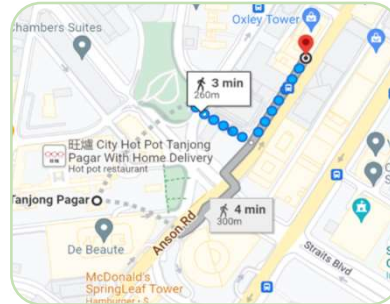

How to get there

CLIME CAPITAL OFFICE

138 Robinson Road, #11-03 Oxley Tower Singapore 068906

VIA MRT

Via MRT (Tanjong Pagar MRT) Via Robinson Road (3 min)

1. Exit the MRT station via F & G
2. Head southwest on Cecil St
3. Turn left toward Robinson Rd
4. Turn left onto Robinson Rd
Pass by MInSysT Consulting Pvt Ltd (on the left in 91 m)
Destination will be on the left
View [Google map](#)

VIA TAXI

1. Closest drop off point is Singapore Business Federation, taxi can stop at taxi stand on Cecil Street (E08) and then walk towards Robinson Road
2. Depending on the travel direction, taxi can stop at taxi stand on Cecil Street (E08), Robinson Road (E14) or at the back alley of Oxley Tower.
3. View [Google map](#) direction from Changi Airport to Oxley Tower

TAKING THE LIFT

You may now enter the lift and **press 11** on the lift panel on the right-hand side when you enter the elevator that says **"This Panel Serves Unit 03 Only"**